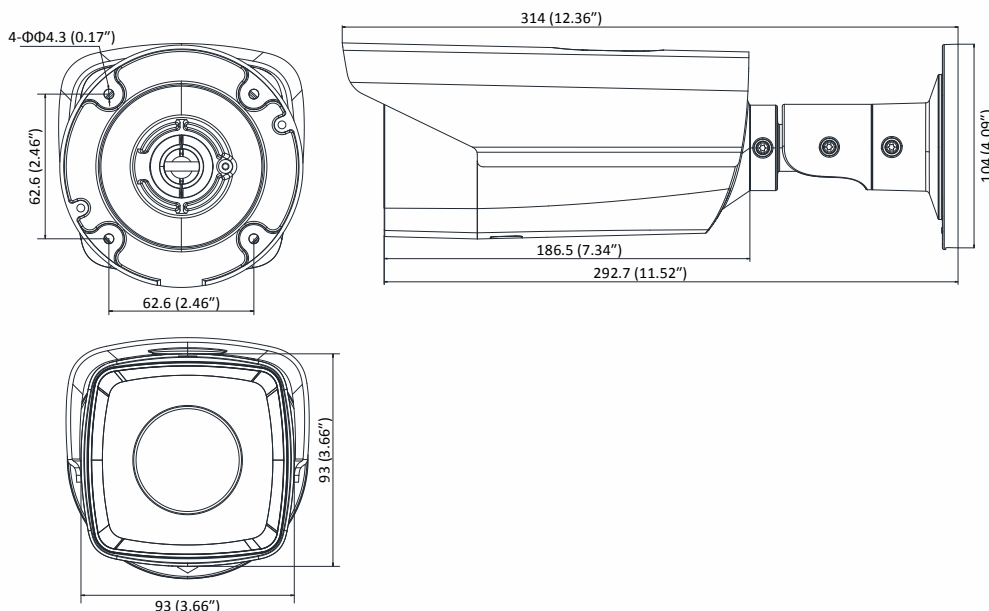

Wide Range Coverage for Different Specifications

Note: The table below is only for reference, the performance varies from model to model, and the specific data is based on 17 μm detector pitch.

Lens (focal length)	7mm	10mm	15mm	25mm	35mm	50mm	75mm
Detection range (Vehicles)	631m	902m	1353m	2255m	3157m	4510m	6765m
Detection range (Humans)	206m	294m	441m	735m	1029m	1471m	2206m
Recognition range (Vehicles)	158m	225m	338m	564m	789m	1127m	1691m
Recognition range (Humans)	51m	74m	110m	184m	257m	368m	551m
Identification range (Vehicles)	79m	113m	169m	282m	395m	564m	846m
Identification range (Humans)	26m	37m	55m	92m	129m	184m	276m

Smart functions Range Table

Note: The table below is only for reference, the performance varies from model to model, and the specific data is based on 17 μm detector pitch.

Lens (focal length)	7mm	10mm	15mm	25mm	35mm	50mm	75mm
VCA range (humans)	50m	72m	110m	183m	255m	360m	540m
VCA range (Vehicles)	144m	205m	308m	514m	720m	1029m	1544m
Temperature measurement (Object:2×2 m)	164m	234m	351m	585m	819m	1170m	1775m
Temperature measurement ((Object:1×1 m)	83m	118m	177m	295m	413m	590m	885m
Fire Detection (Object:2×2 m)	412m	588m	882m	1470m	2058m	2940m	4410m
Fire Detection (Object:1×1 m)	206m	294m	441m	735m	1029m	1470m	2205m

Order Models

DS-2TD2136-7, DS-2TD2136-10, DS-2TD2136-15, DS-2TD2136-25, DS-2TD2136-35

Dimensions